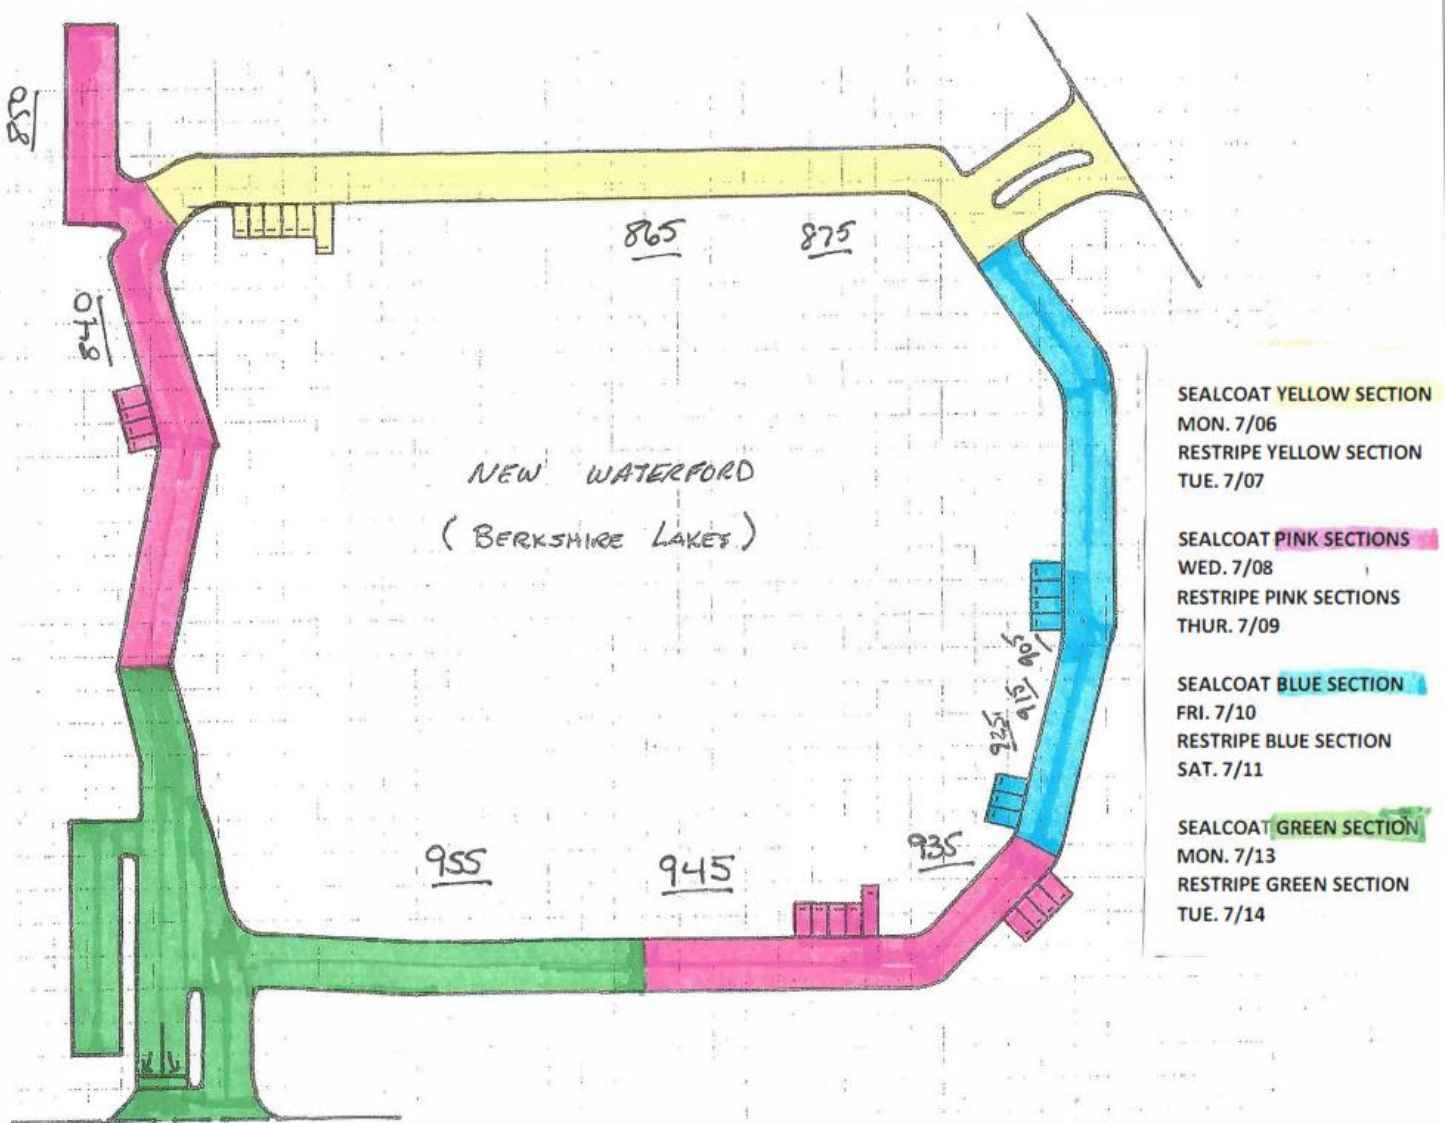

Waterford Condominium Association

NOTICE OF ROADWAY RESEALING

PARAMOUNT SEALCOATING WILL BE ONSITE STARTING MONDAY MORNING (7/6/20) TO RESEAL THE ROADWAY.

PLEASE DO NOT WALK OR DRIVE ON THE RESEALED AREAS UNTIL THE AREA IS COMPLETED AND DRIED.